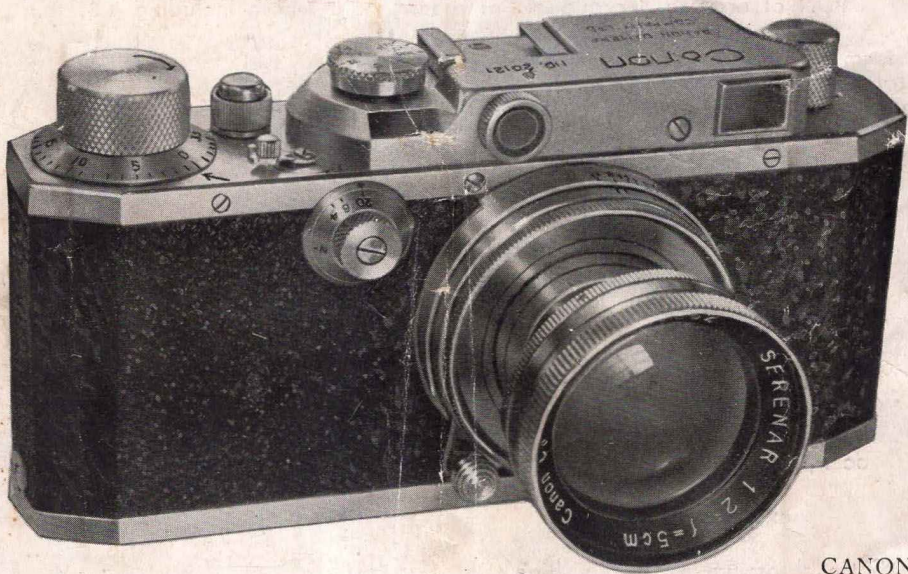

Better Pictures are yours with

Canon

CANON CAMERA S II
with "SERENAR" 5 c.m.
F:2 Coated LENS

CANON CAMERA COMPANY, LTD.

Canon S II

CANON CAMERA, manufactured by CANON CAMERA CO., LTD. Tokyo, the finest of 35 mm still cameras manufactured are now available for discriminating camera fansfor the amateur.....for the professional.

CANON CAMERA means **good** pictures in untrained hand.....**top** quality in skilled hands.....in black and white or color.

CANON offers you a group of interchangeable lenses including 13.5 cm., 10 cm and 8.5 cm and telephotos.

CANON S II with 5 cm coated lens

"Serenar" F: 3.5

"Serenar" F: 2

Check these features.....

- 1 Uses standard 35 mm. load.....36 double frame exposures, 24×36 mm. in size.
- 2 All "SERENAR" lenses coated for finer pictures.
- 3 Combined range-view finder coupled to lens.
- 4 Focal-plane shutter speed range from 1 full second to 1/500 th of a second and B.
- 5 Double exposures prevented.
- 6 Satin chromium plated finishing.