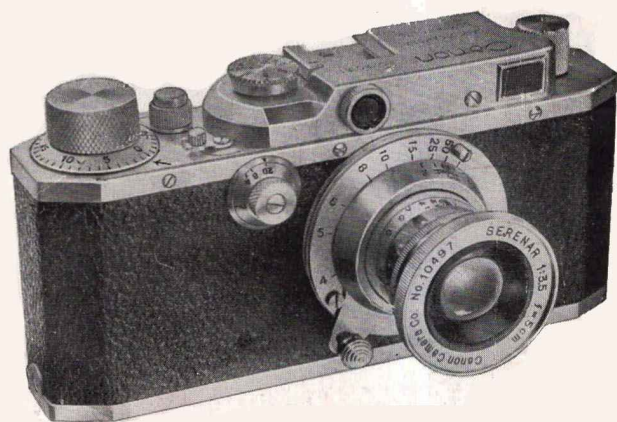

TELEPHOTO "SERENAR" 13.5 c.m. F: 4 coated LENS

10 cm
F: 4

13.5 cm
F: 4

PRICE LIST

CANON S II with "SERENAR" 5 cm F: 3.5 coated lens	
CANON S II with "SERENAR" 5 cm F: 2 coated lens	(with leather case)
TELEPHOTO "SERENAR" 8.5 cm F: 2 coated lens	
TELEPHOTO "SERENAR" 10. cm F: 4 coated lens.....	
TELEPHOTO "SERENAR" 13.5 cm F: 4 coated lens	(with leather case & special view finder)
SUNSHADE for SERENAR 5 cm F: 2 or 13.5 cm Tele	
SUNSHADE for SERENAR 5 cm F: 3.5 or 10 cm Tele	
Standard CANON Magazine	
Lens Cap	
Take-up Spool	
Leather Case for Camera	
Leather Case for Telephoto (8.5 cm, 10 cm & 13.5 cm)	
Sunshade Case	