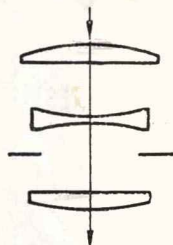

CANON S II with 5 cm coated lens

"Serenar" F: 3.5

"Serenar" F: 2

Check these features.....

- 1 Uses standard 35 mm. load.....36 double frame exposures, 24×36 mm. in size.
- 2 All "SERENAR" lenses coated for finer pictures.
- 3 Combined range-view finder coupled to lens.
- 4 Focal-plane shutter speed range from 1 full second to 1/500 th of a second and B.
- 5 Double exposures prevented.
- 6 Satin chromium plated finishing.

Canon's

TELEPHOTO "SERENAR" LENS

ALL TAKEN FROM THE SAME SPOT

Made with
"SERENAR" 5 cm
coated lens

Made with
"SERENAR" 10 cm
coated lens

Made with
"SERENAR" 13.5 cm
coated lens

Canon offers you!

TELEPHOTO "SERENAR" 10 c.m., F: 4 coated LENS

TELEPHOTO "SERENAR" 13.5 c.m. F: 4 coated LENS

10 cm
F: 4

13.5 cm
F: 4

PRICE LIST

CANON S II with "SERENAR" 5 cm F: 3.5 coated lens	
CANON S II with "SERENAR" 5 cm F: 2 coated lens	(with leather case)
TELEPHOTO "SERENAR" 8.5 cm F: 2 coated lens	
TELEPHOTO "SERENAR" 10. cm F: 4 coated lens.....	
TELEPHOTO "SERENAR" 13.5 cm F: 4 coated lens	(with leather case & special view finder)
SUNSHADE for SERENAR 5 cm F: 2 or 13.5 cm Tele	
SUNSHADE for SERENAR 5 cm F: 3.5 or 10 cm Tele	
Standard CANON Magazine	
Lens Cap	
Take-up Spool	
Leather Case for Camera	
Leather Case for Telephoto (8.5 cm, 10 cm & 13.5 cm)	
Sunshade Case	