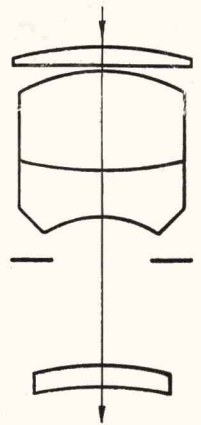

CANON CAMERA means **good** pictures in untrained hand.....**top** quality in skilled hands.....in black and white or color.

CANON offers you a group of interchangeable lenses including 13.5 cm., 10 cm and 8.5 cm and telephotos.

CANON S II with 5 cm coated lens

"Serenar" F: 3.5

"Serenar" F: 2

Check these features.....

- 1 Uses standard 35 mm. load.....36 double frame exposures, 24×36 mm. in size.
- 2 All "SERENAR" lenses coated for finer pictures.
- 3 Combined range-view finder coupled to lens.
- 4 Focal-plane shutter speed range from 1 full second to 1/500 th of a second and B.
- 5 Double exposures prevented.
- 6 Satin chromium plated finishing.

Canon's

TELEPHOTO "SERENAR" LENS

ALL TAKEN FROM THE SAME SPOT

Made with
"SERENAR" 5 cm
coated lens

Made with
"SERENAR" 10 cm
coated lens

Made with
"SERENAR" 13.5 cm
coated lens

Canon offers you!

TELEPHOTO "SERENAR" 10 c.m., F: 4 coated LENS

TELEPHOTO "SERENAR" 13.5 c.m. F: 4 coated LENS

10 cm
F: 4

13.5 cm
F: 4

PRICE LIST

CANON S II with "SERENAR" 5 cm F: 3.5 coated lens	
CANON S II with "SERENAR" 5 cm F: 2 coated lens	(with leather case)
TELEPHOTO "SERENAR" 8.5 cm F: 2 coated lens	
TELEPHOTO "SERENAR" 10. cm F: 4 coated lens.....	
TELEPHOTO "SERENAR" 13.5 cm F: 4 coated lens	(with leather case & special view finder)
SUNSHADE for SERENAR 5 cm F: 2 or 13.5 cm Tele	
SUNSHADE for SERENAR 5 cm F: 3.5 or 10 cm Tele	
Standard CANON Magazine	
Lens Cap	
Take-up Spool	
Leather Case for Camera	
Leather Case for Telephoto (8.5 cm, 10 cm & 13.5 cm)	
Sunshade Case	